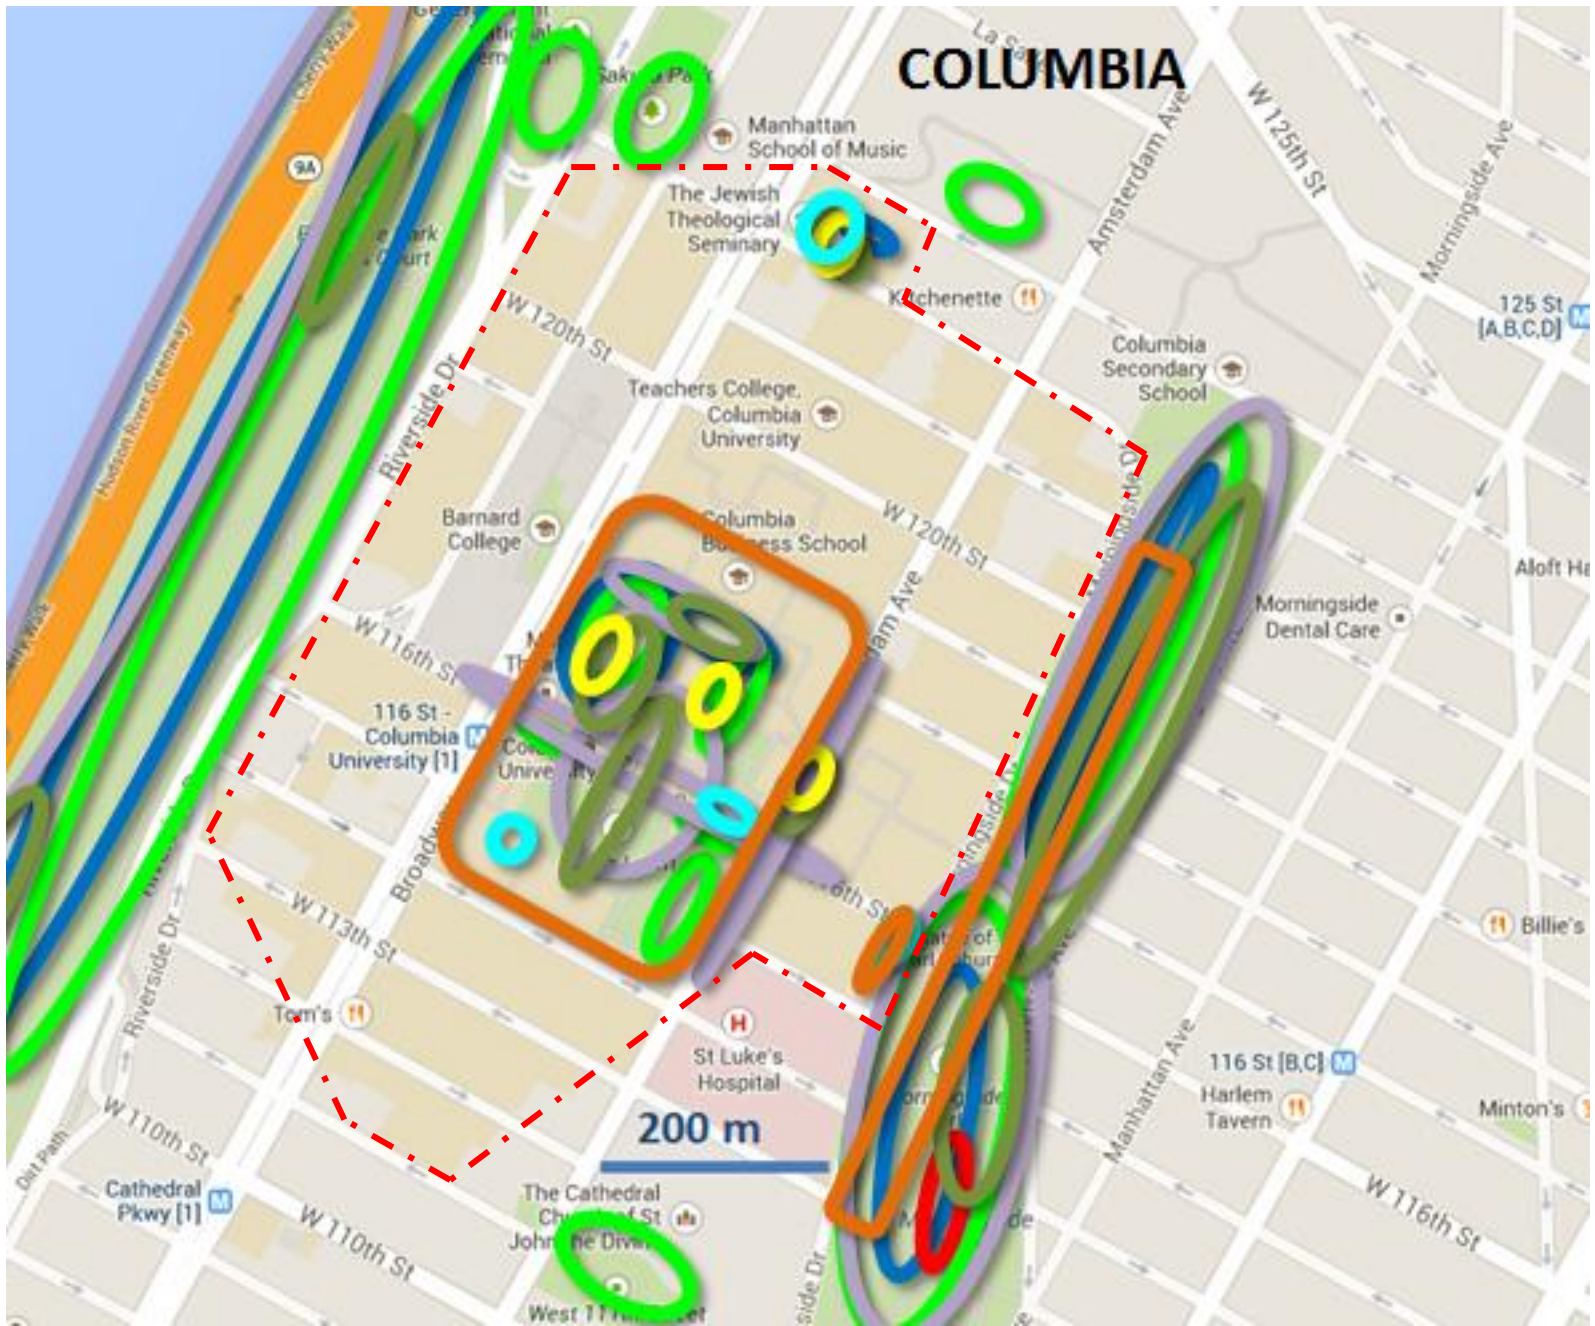

Columbia University NY

200 m

500 fot
200 m

Serene

Wild

Species rich, Lush

Space

Common, Prospect

Pleasure garden, Refuge

Center fest

Culture history

COLUMBIA

COLUMBIA

Mostly three characteristics or more