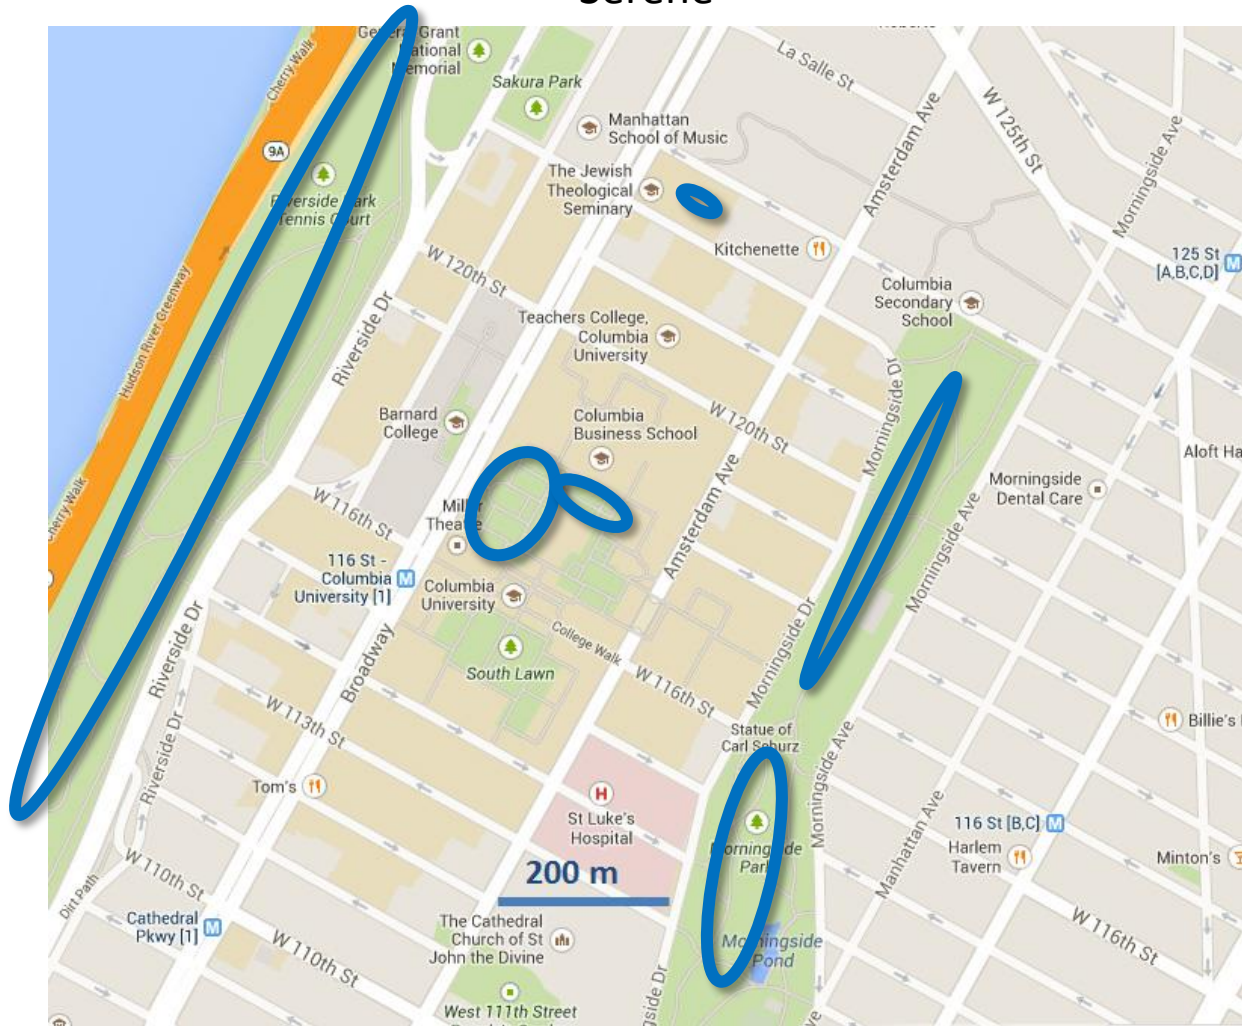

Columbia University NY

200 m

500 fot
200 m

Serene

Wild

Species rich, Lush

Space

Common, Prospect

Pleasure garden, Refuge

Center fest

Culture history

COLUMBIA

COLUMBIA

Mostly three characteristics or more