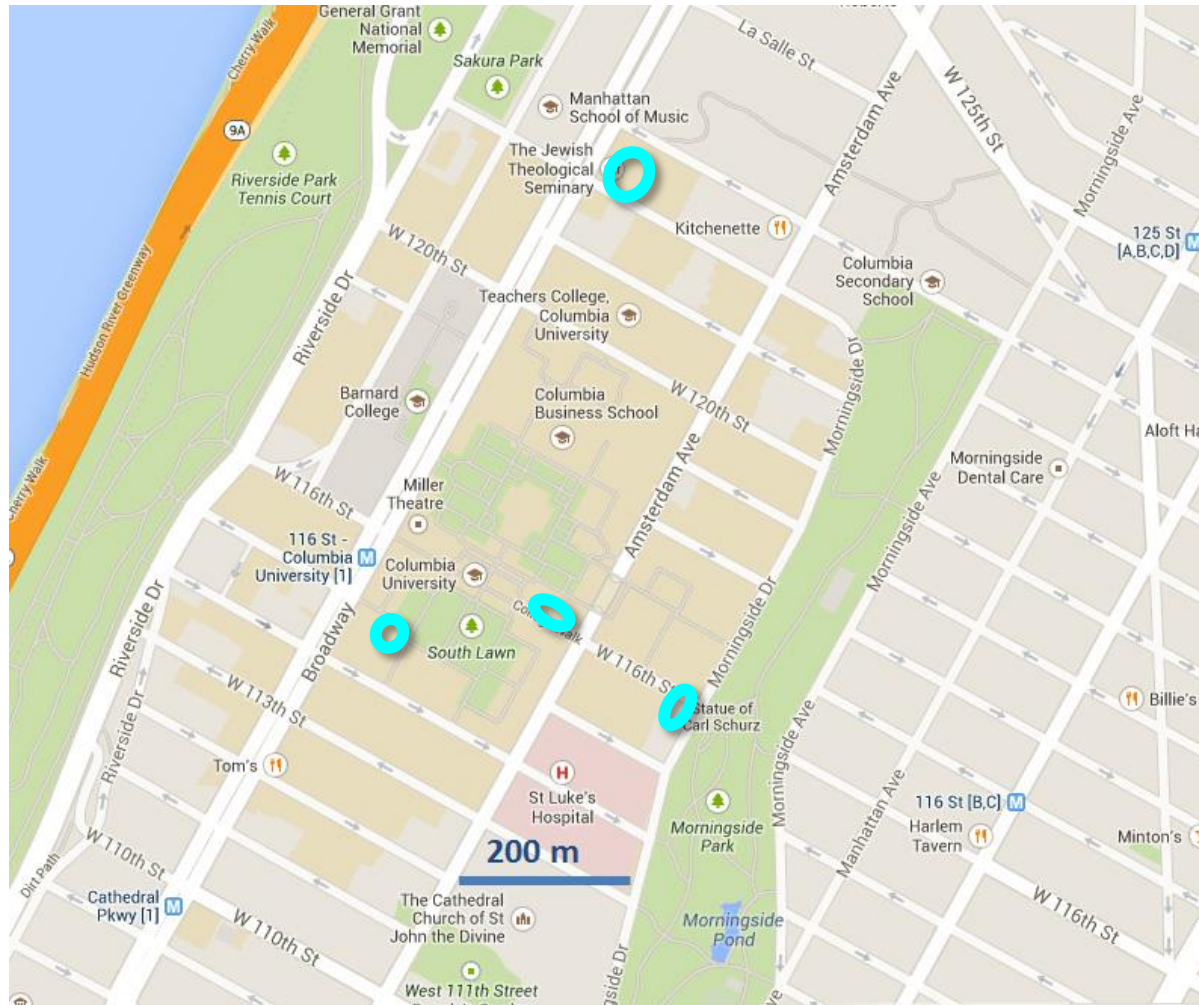

Columbia University NY

200 m

500 fot
200 m

Serene

Wild

Species rich, Lush

Space

Common, Prospect

Pleasure garden, Refuge

Center fest

Culture history

COLUMBIA

COLUMBIA

Mostly three characteristics or more