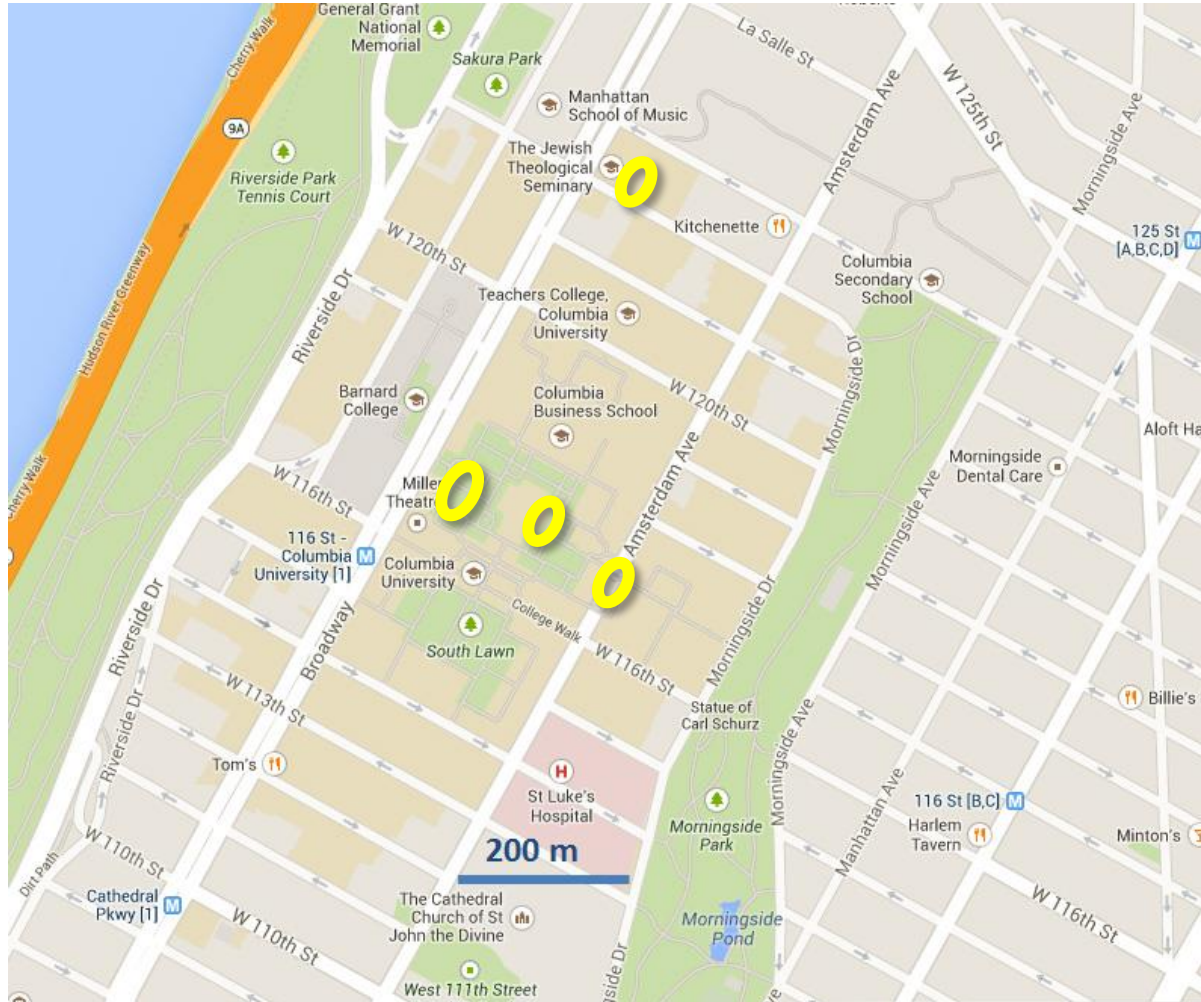

Columbia University NY

200 m

500 fot
200 m

Serene

Wild

Species rich, Lush

Space

Common, Prospect

Pleasure garden, Refuge

Center fest

Culture history

COLUMBIA

COLUMBIA

Mostly three characteristics or more