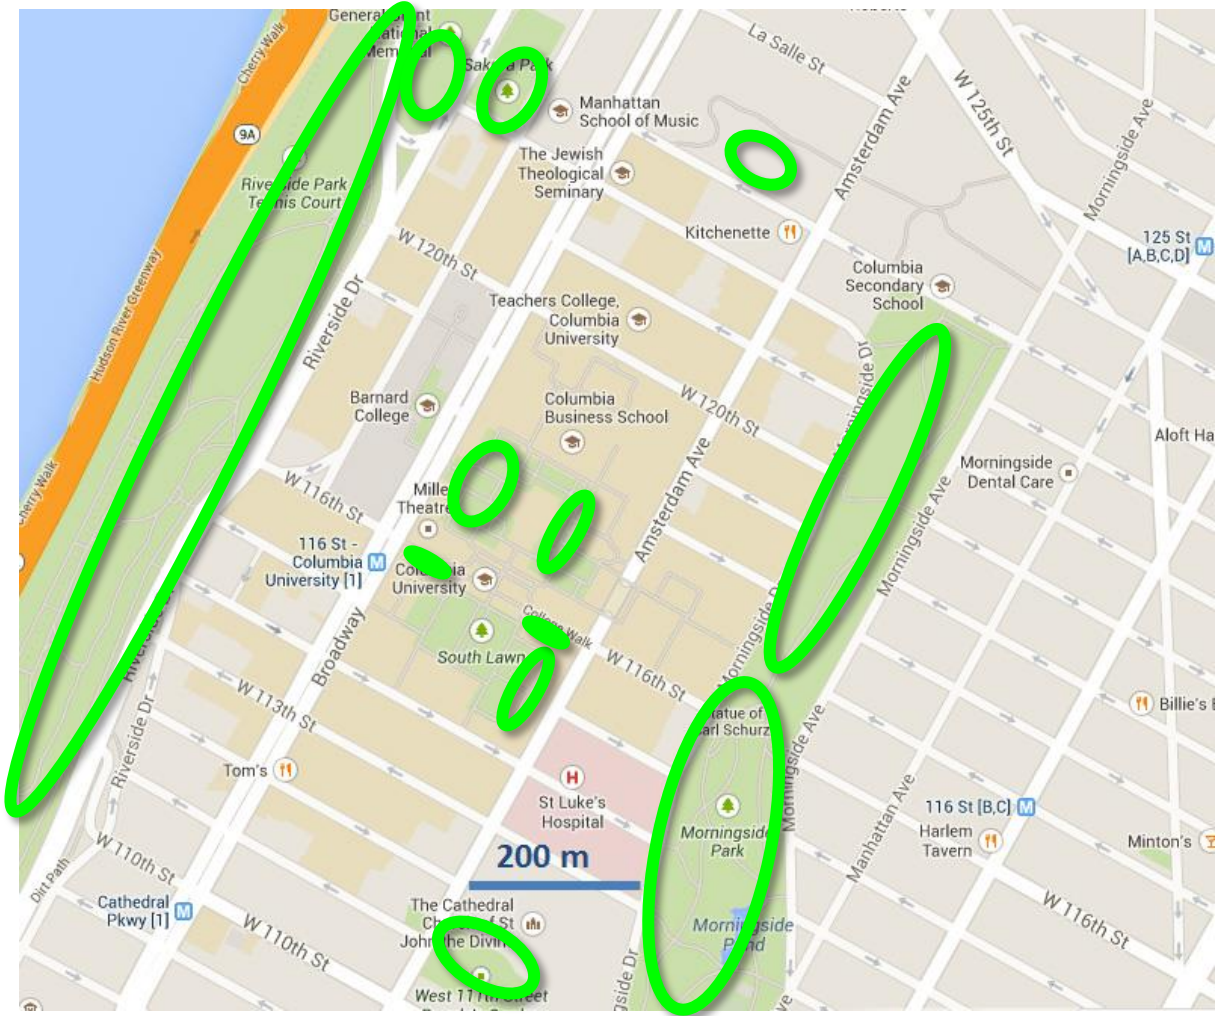

Columbia University NY

200 m

500 fot
200 m

Serene

Wild

Species rich, Lush

Space

Common, Prospect

Pleasure garden, Refuge

Center fest

Culture history

COLUMBIA

COLUMBIA

Mostly three characteristics or more