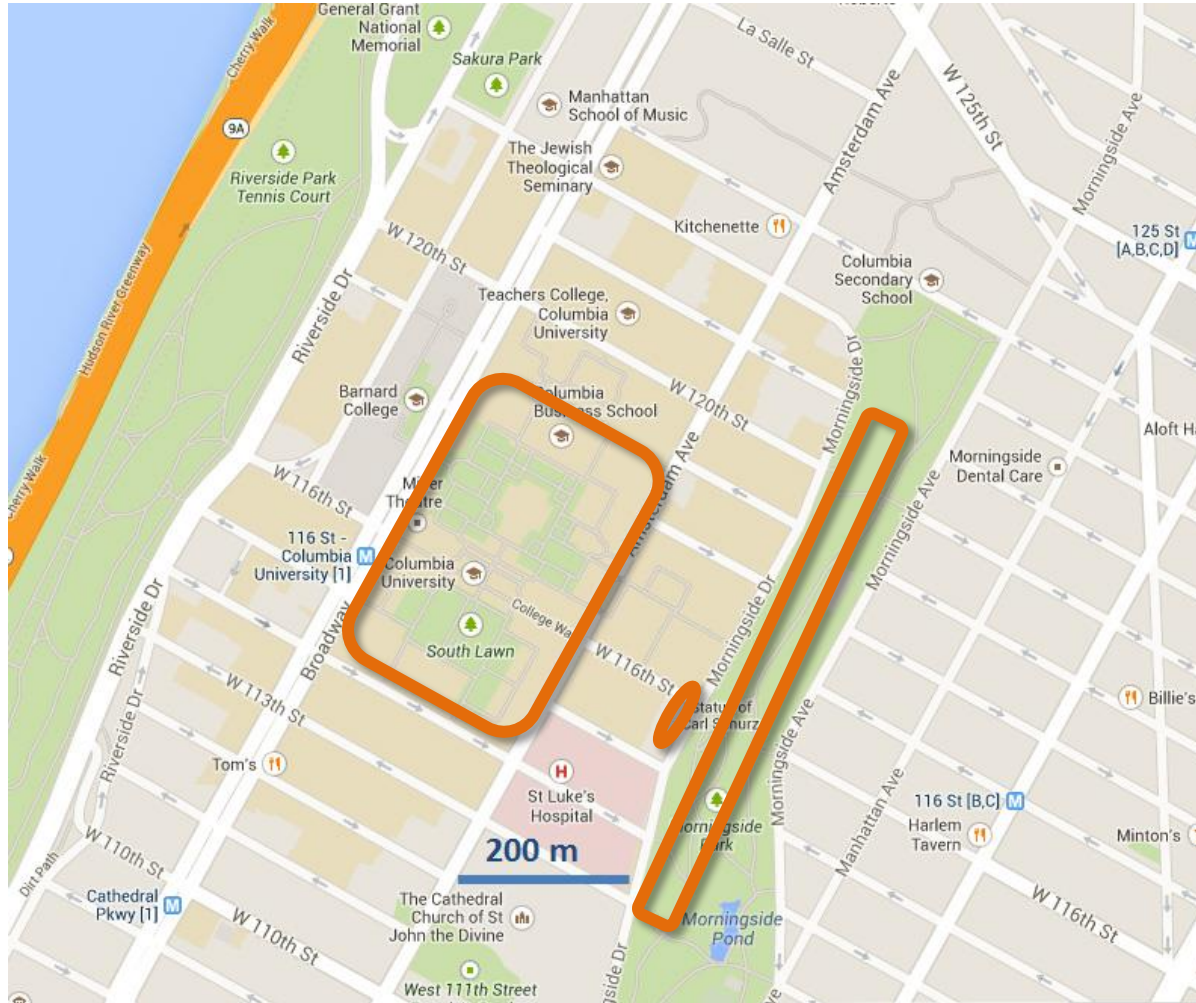

Columbia University NY

200 m

500 fot
200 m

Serene

Wild

Species rich, Lush

Space

Common, Prospect

Pleasure garden, Refuge

Center fest

Culture history

COLUMBIA

COLUMBIA

Mostly three characteristics or more