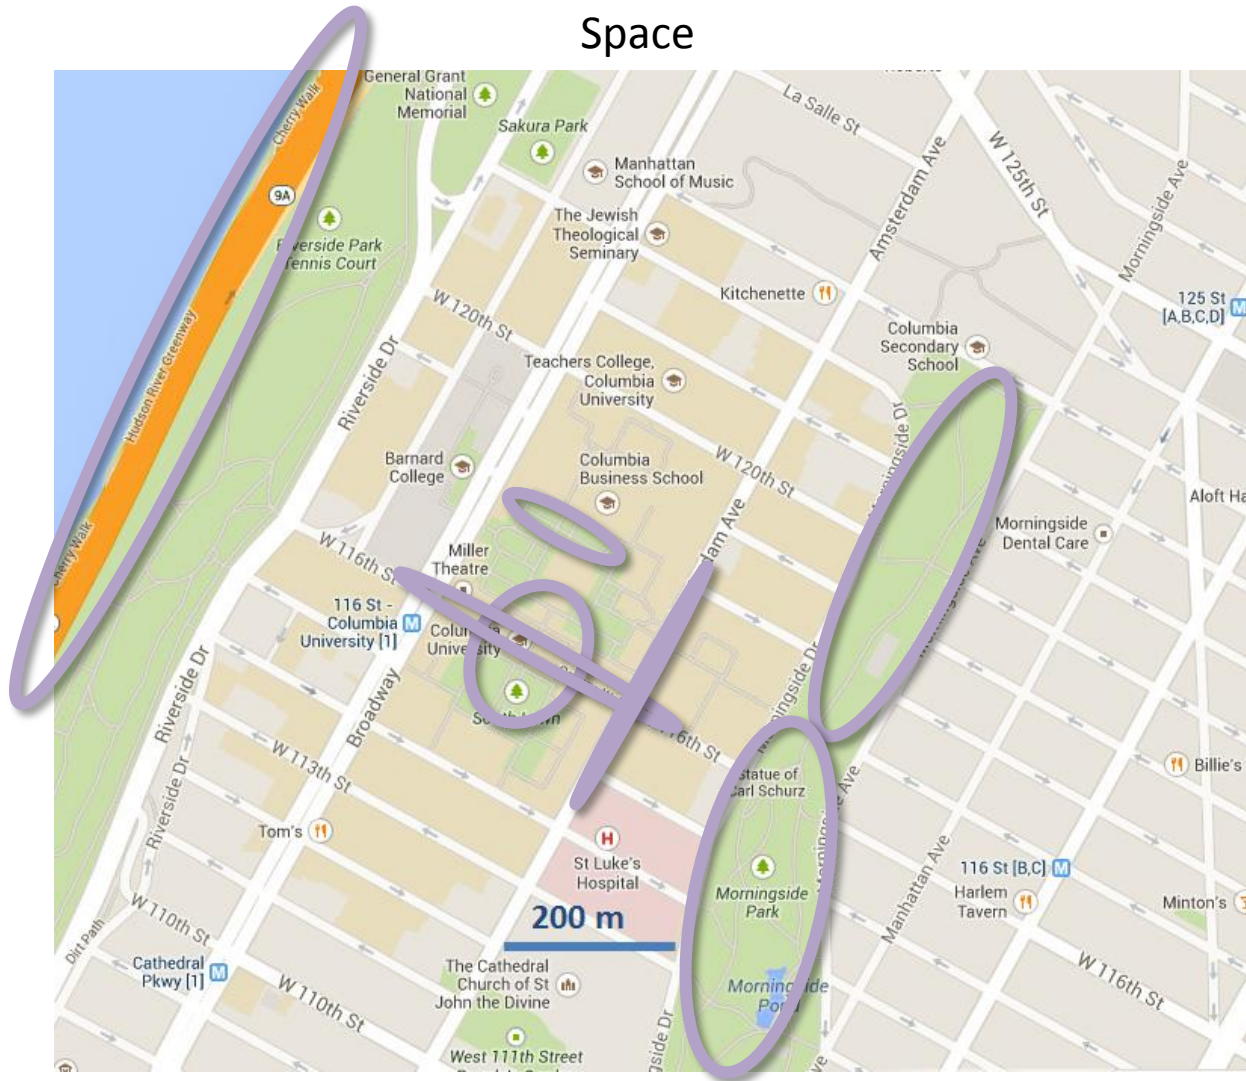

Columbia University NY

200 m

500 fot
200 m

Serene

Wild

Species rich, Lush

Space

Common, Prospect

Pleasure garden, Refuge

Center fest

Culture history

COLUMBIA

COLUMBIA

Mostly three characteristics or more