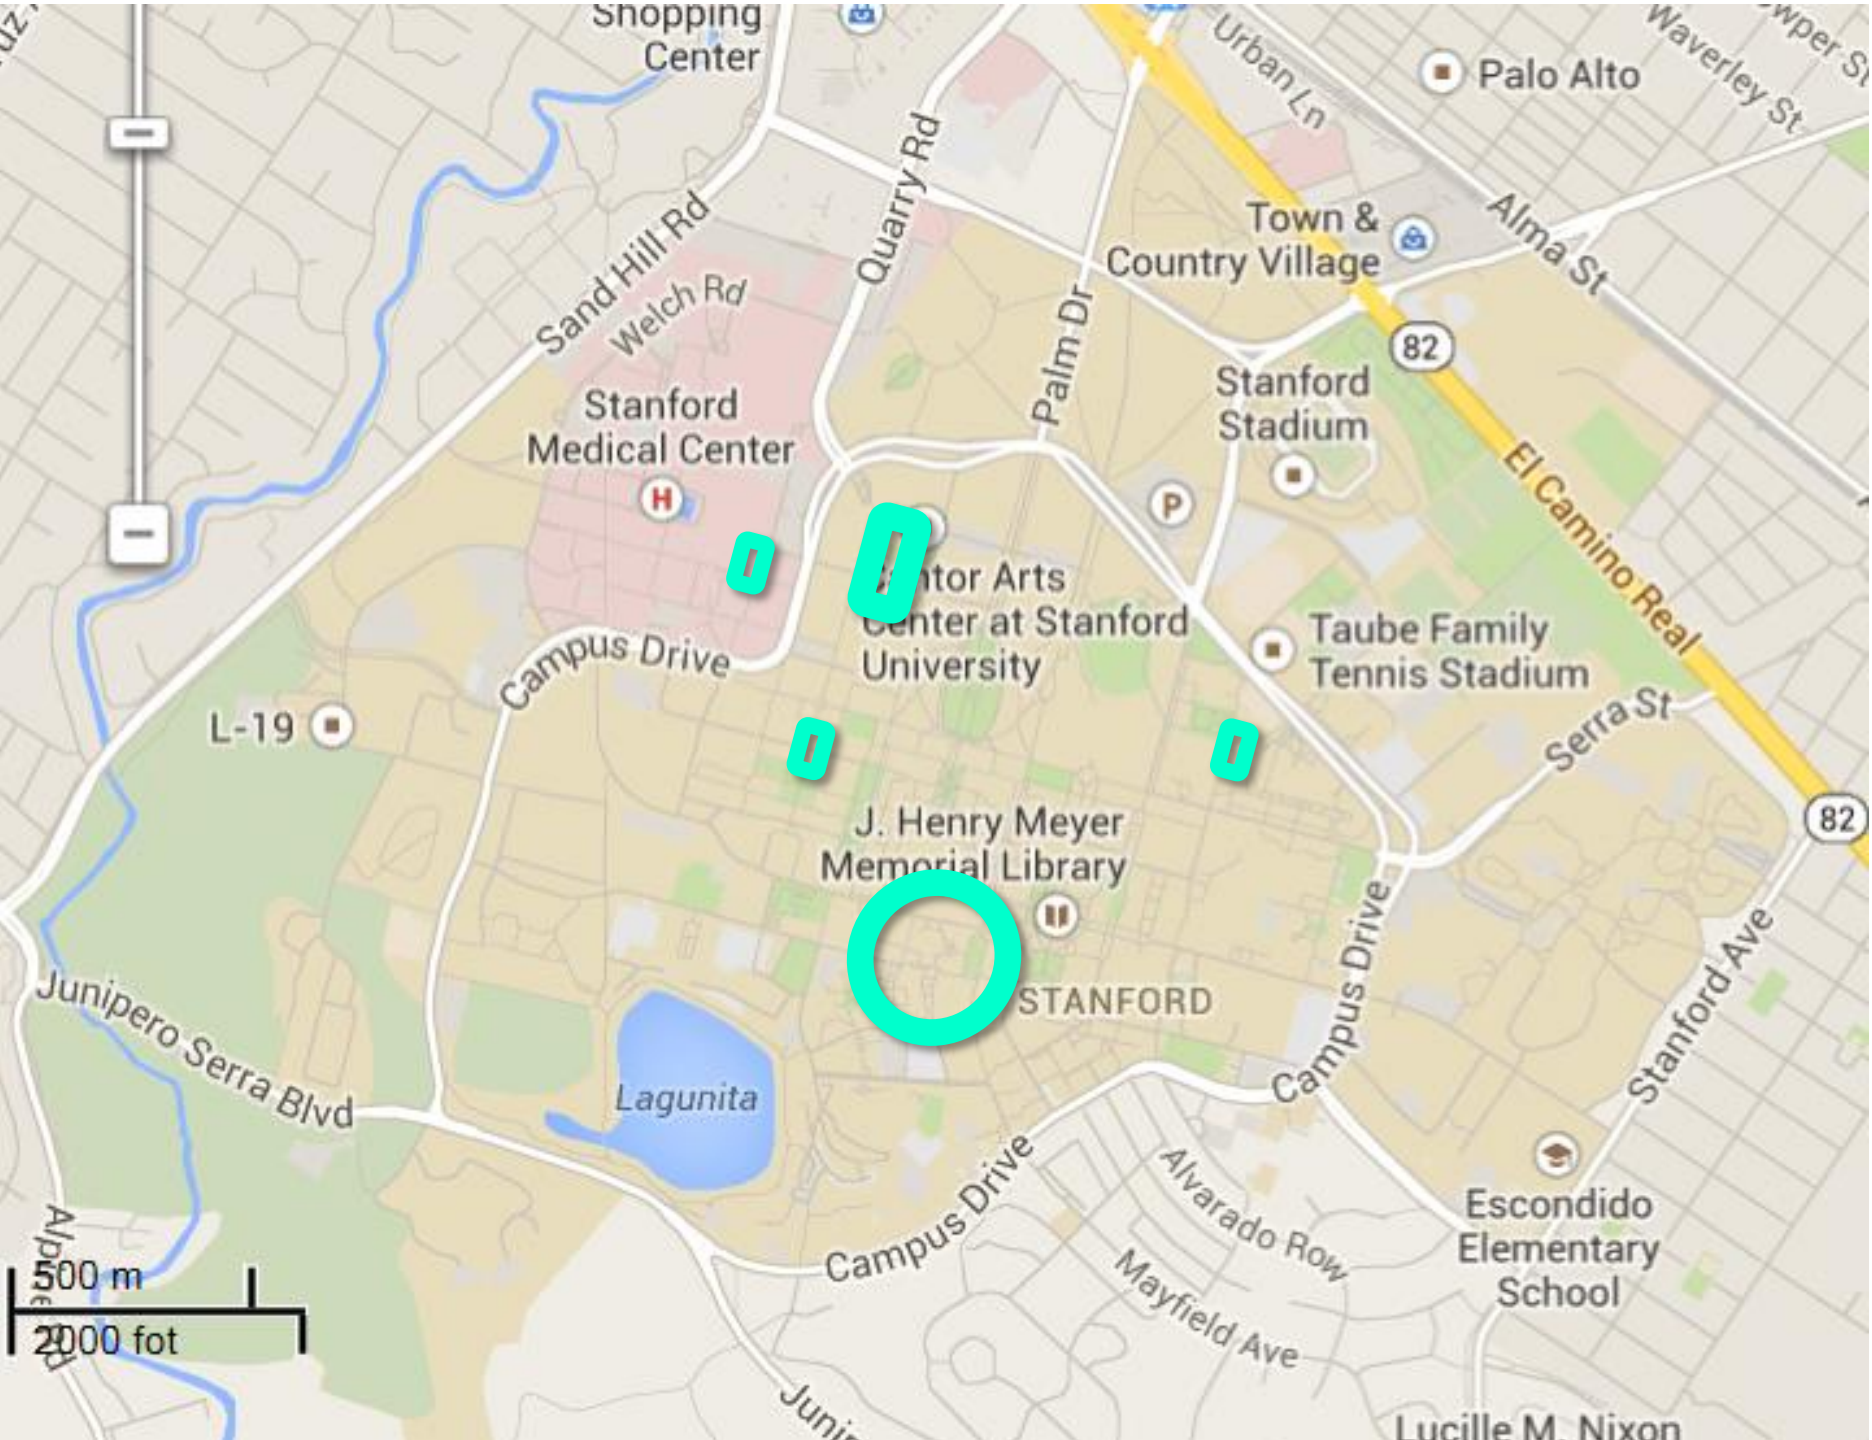

Stanford Stadium

Cantor Arts Center at Stanford University

Taube Family Tennis Stadium

L-19

J. Henry Meyer Memorial Library

STANFORD

Lagunita

Escondido Elementary School

Lucille M. Nixon

500 m
2000 fot

Shopping Center

Palo Alto

Sand Hill Rd
Welch Rd

Quarry Rd

Town & Country Village

Stanford Stadium

Lagunita

Campus Drive

Campus Drive

Escondido Elementary School

500 m
2000 fot

Alvarado Row
Mayfield Ave

Lucille M. Nixon

Shopping Center

Palo Alto

Sand Hill Rd
Welch Rd

Quarry Rd

Palm Dr

Urban Ln

Town & Country Village

Alma St

Stanford Medical Center