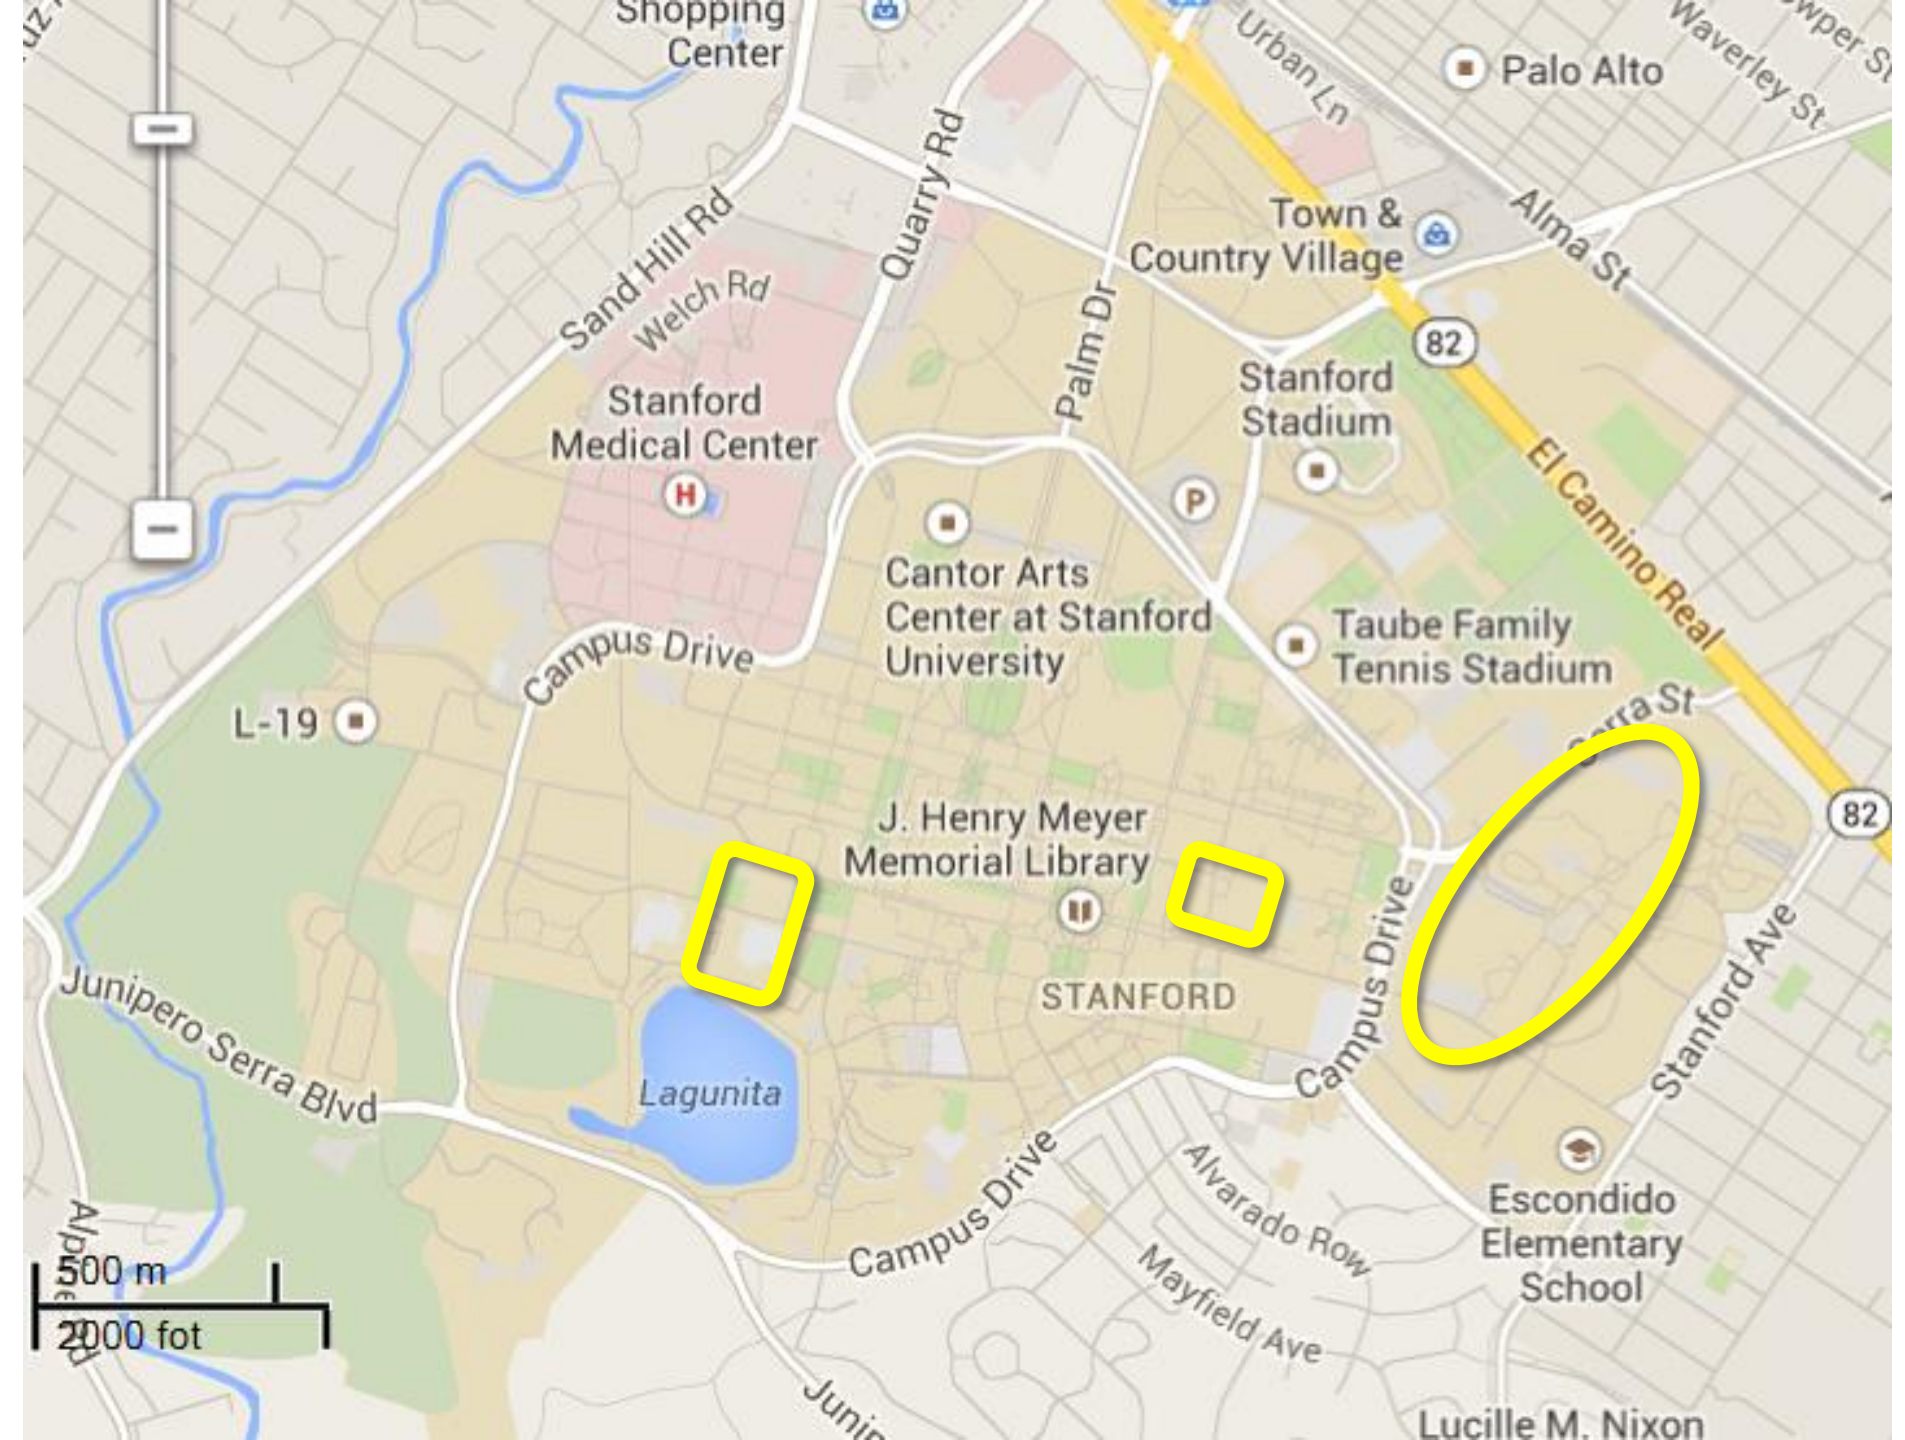

STANFORD

Lagunita

Junipero Serra Blvd

Campus Drive

Stanford Ave

82

500 m
2000 feet

Escondido Elementary School

Lucille M. Nixon

Shopping Center

Palo Alto

Stanford Medical Center

Cantor Arts Center at Stanford University

Stanford Stadium

Taube Family Tennis Stadium

J. Henry Meyer Memorial Library

STANFORD

Escondido Elementary School

Lucille M. Nixon

500 m
2000 feet

Shopping Center

Palo Alto

Stanford Medical Center

Town & Country Village

Palo Alto

Sand Hill Rd
Welch Rd

Quarry Rd

Palm Dr

Urban Ln

Town & Country Village

Alma St

Stanford Medical Center