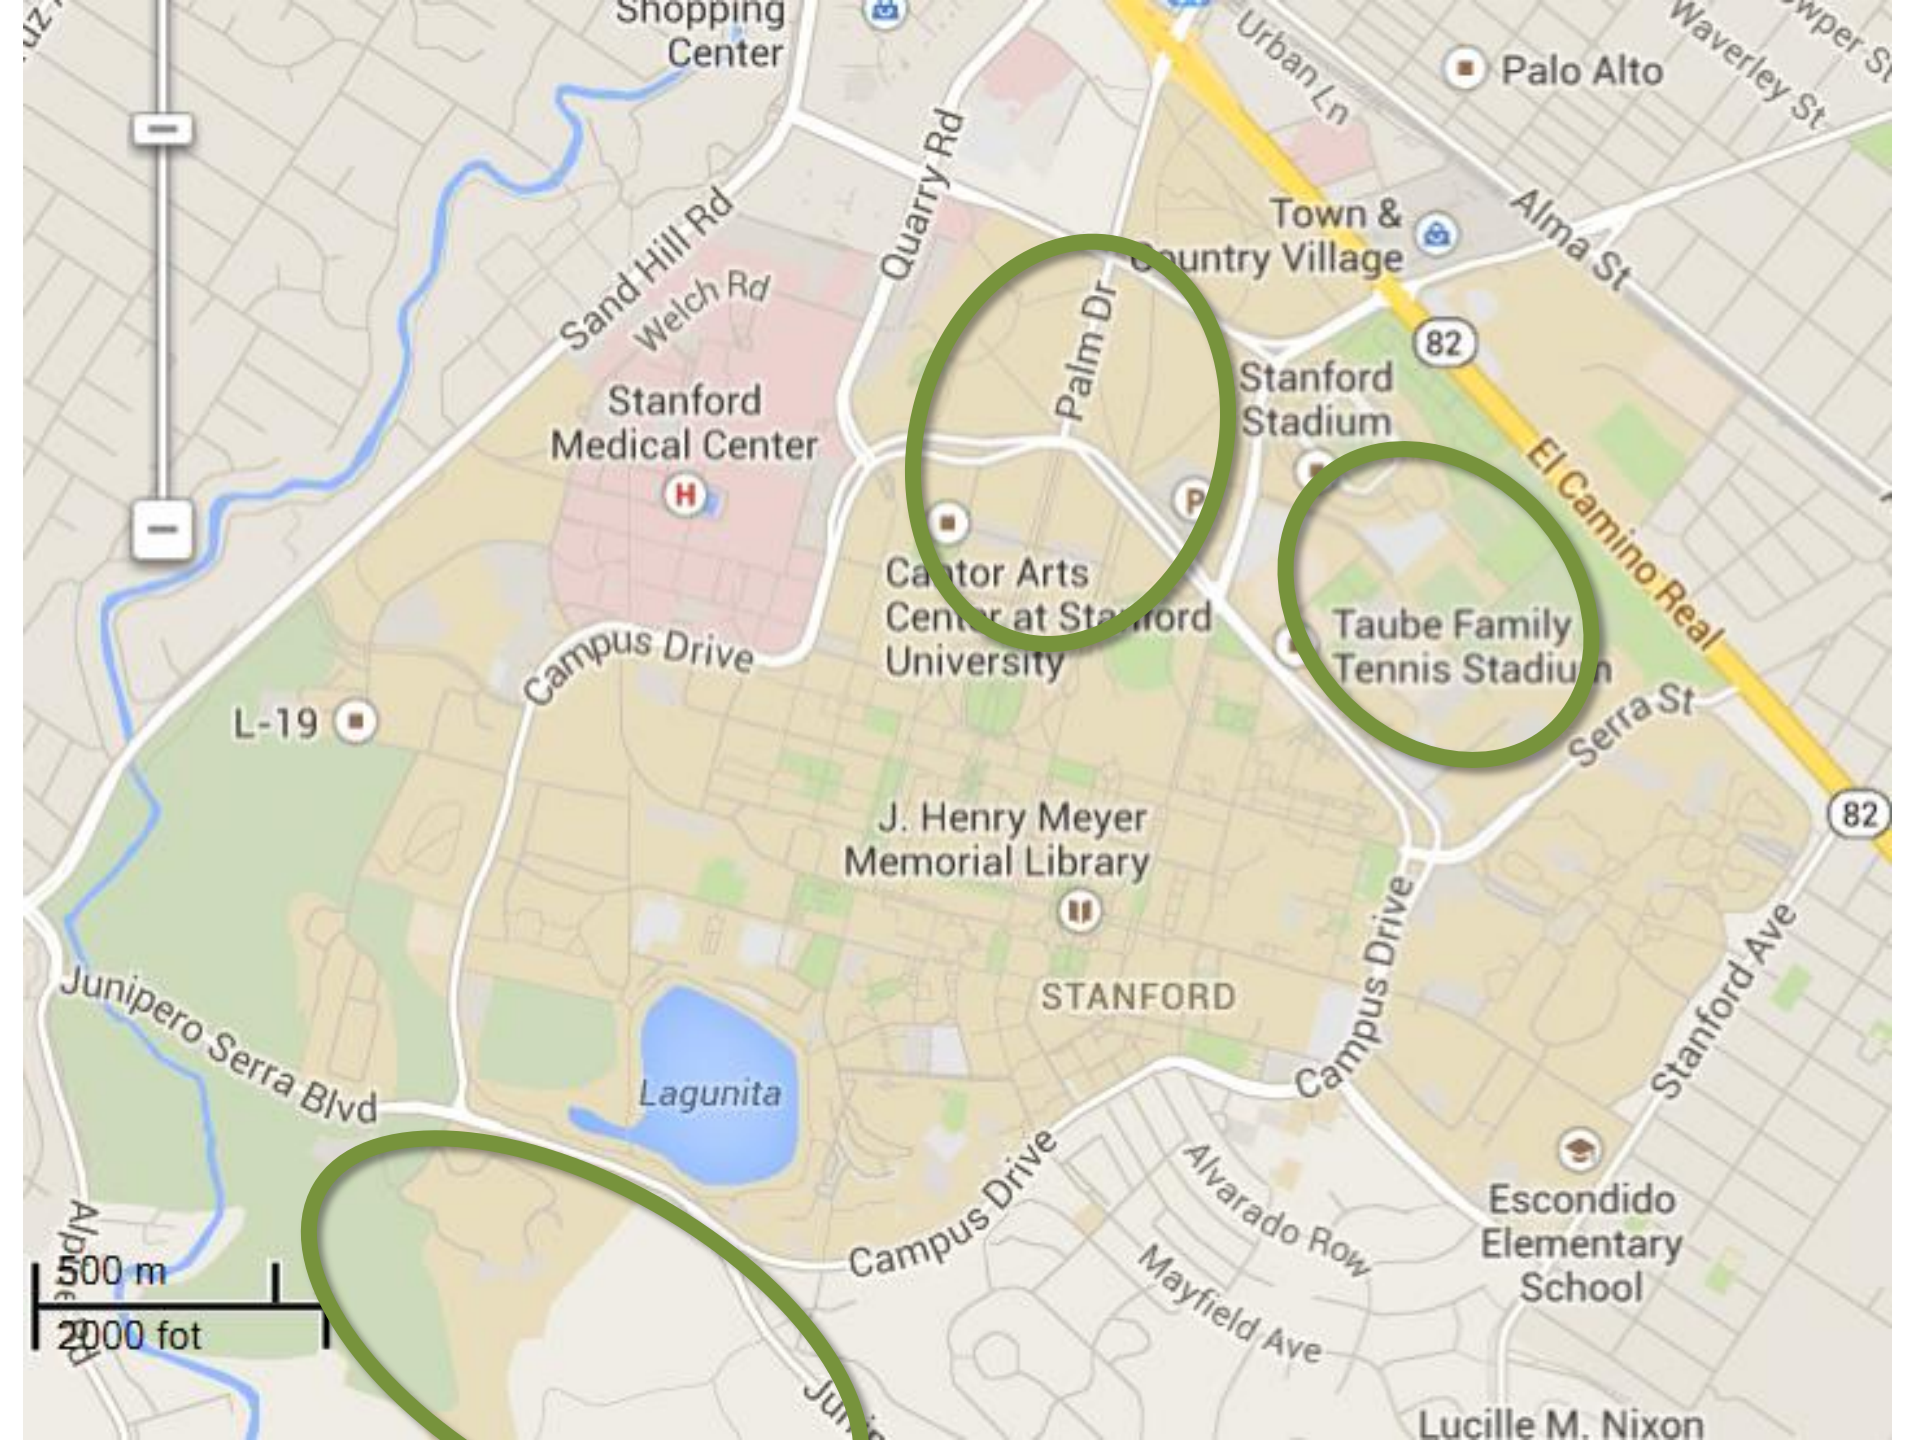

Shopping Center

Palo Alto

Stanford Medical Center

Cantor Arts Center at Stanford University

Stanford Stadium

Taube Family Tennis Stadium

J. Henry Meyer Memorial Library

STANFORD

Escondido Elementary School

Lucille M. Nixon

500 m
2000 feet