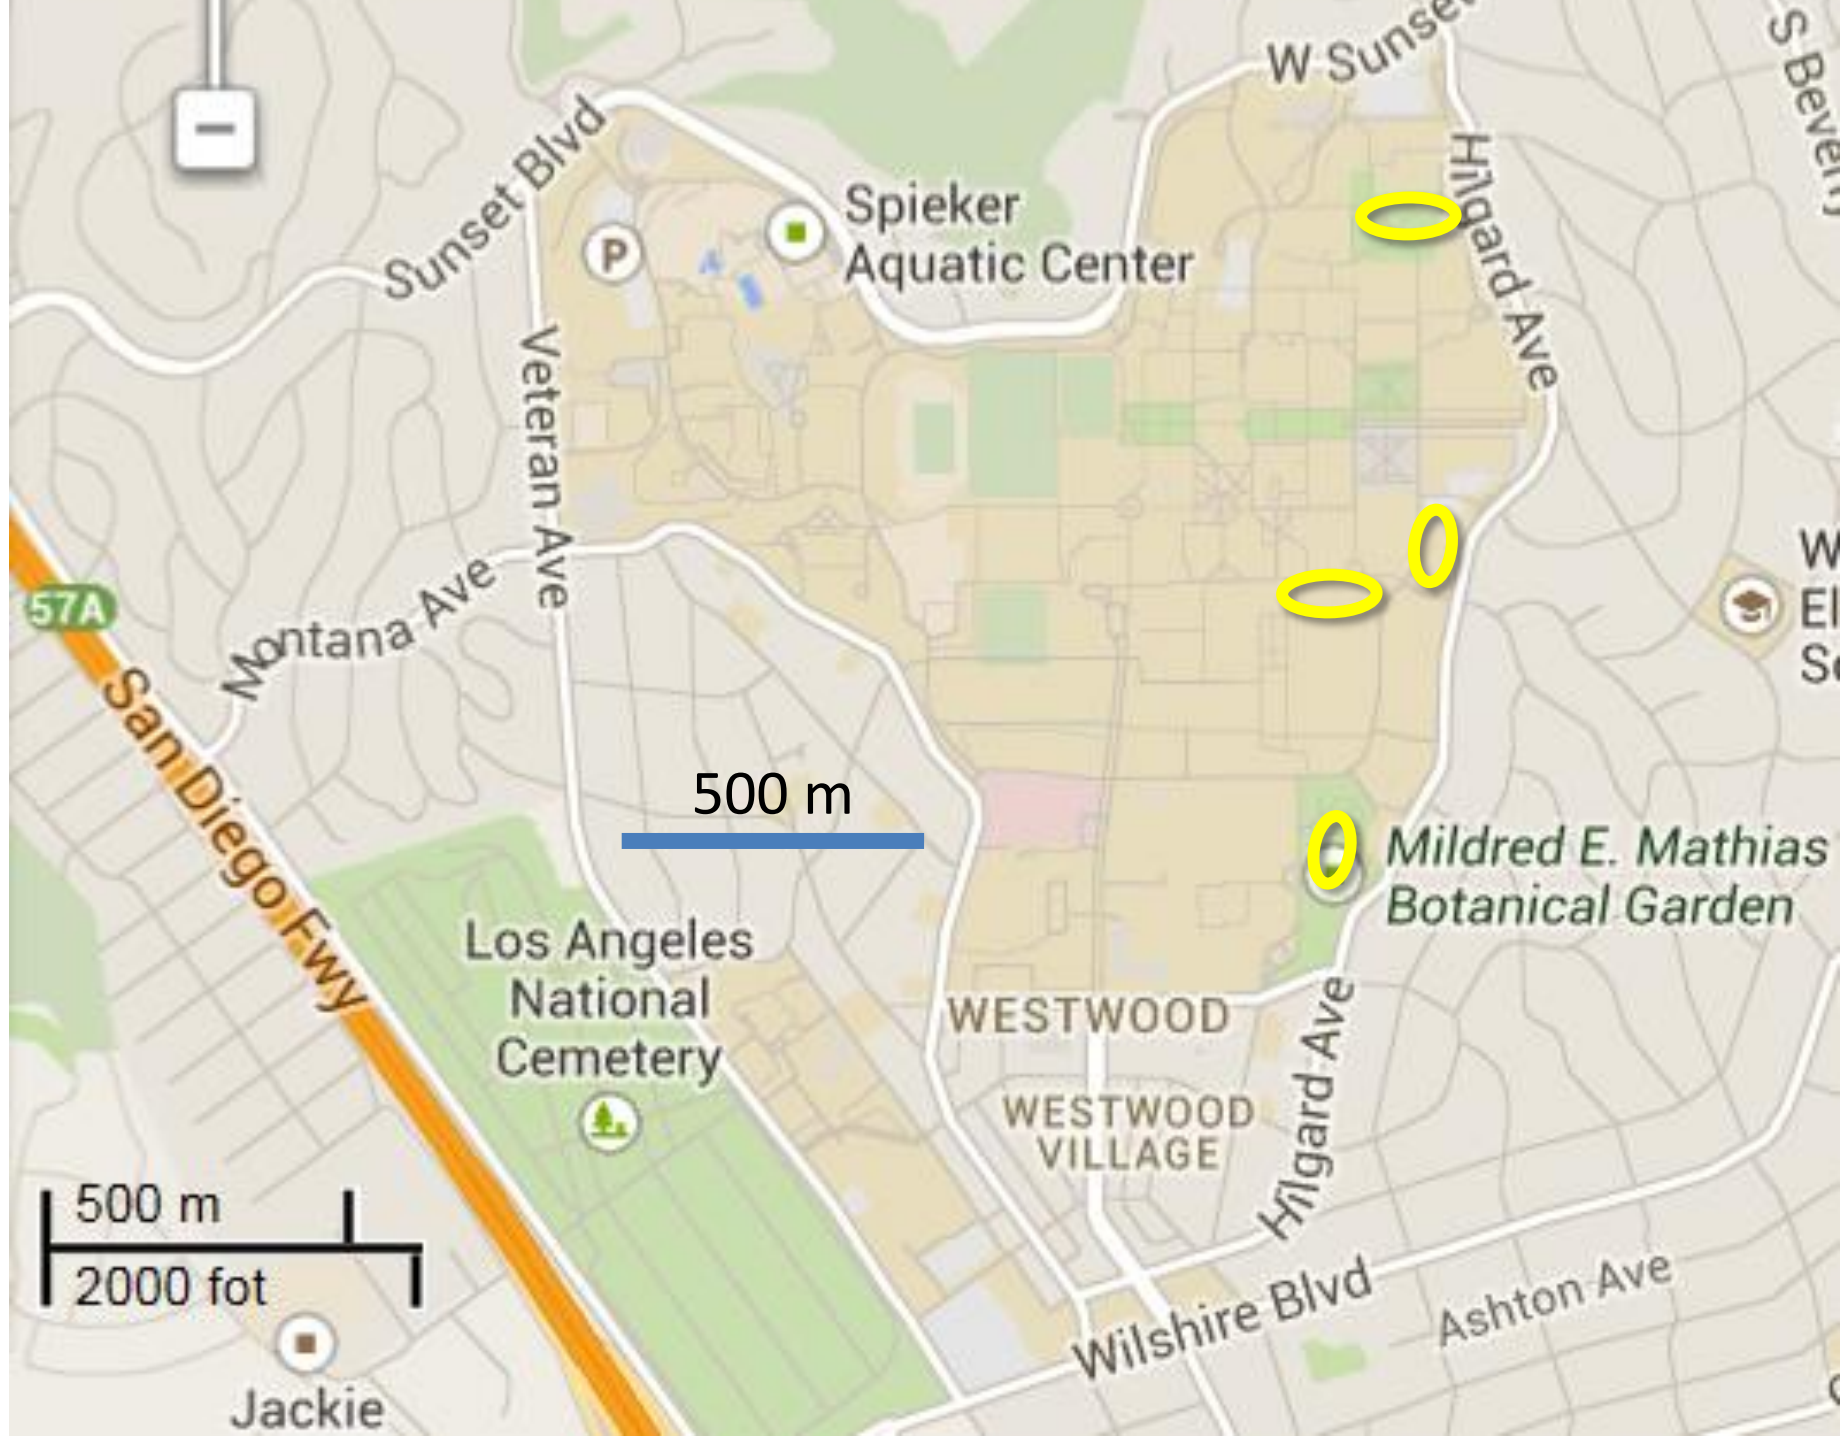

Sunset Blvd

Spieker Aquatic Center

W Sunset

Hilgard Ave

Veteran Ave

Montana Ave

500 m

57A San Diego Fwy

Los Angeles National Cemetery

Mildred E. Mathias Botanical Garden

WESTWOOD

WESTWOOD VILLAGE

Hilgard Ave

Wilshire Blvd

Ashton Ave

500 m
2000 fot

Jackie

Sunset Blvd

Spieler Aquatic Center

W Sunset

Hilgard Ave

P

Veteran Ave

Montana Ave

Wilshire Blvd

Ashton Ave

500 m
2000 fot

Jackie

Mostly three characteristics or more

UCLA 3 char

Only central campus with workplaces, not stadiums and periphery student homes