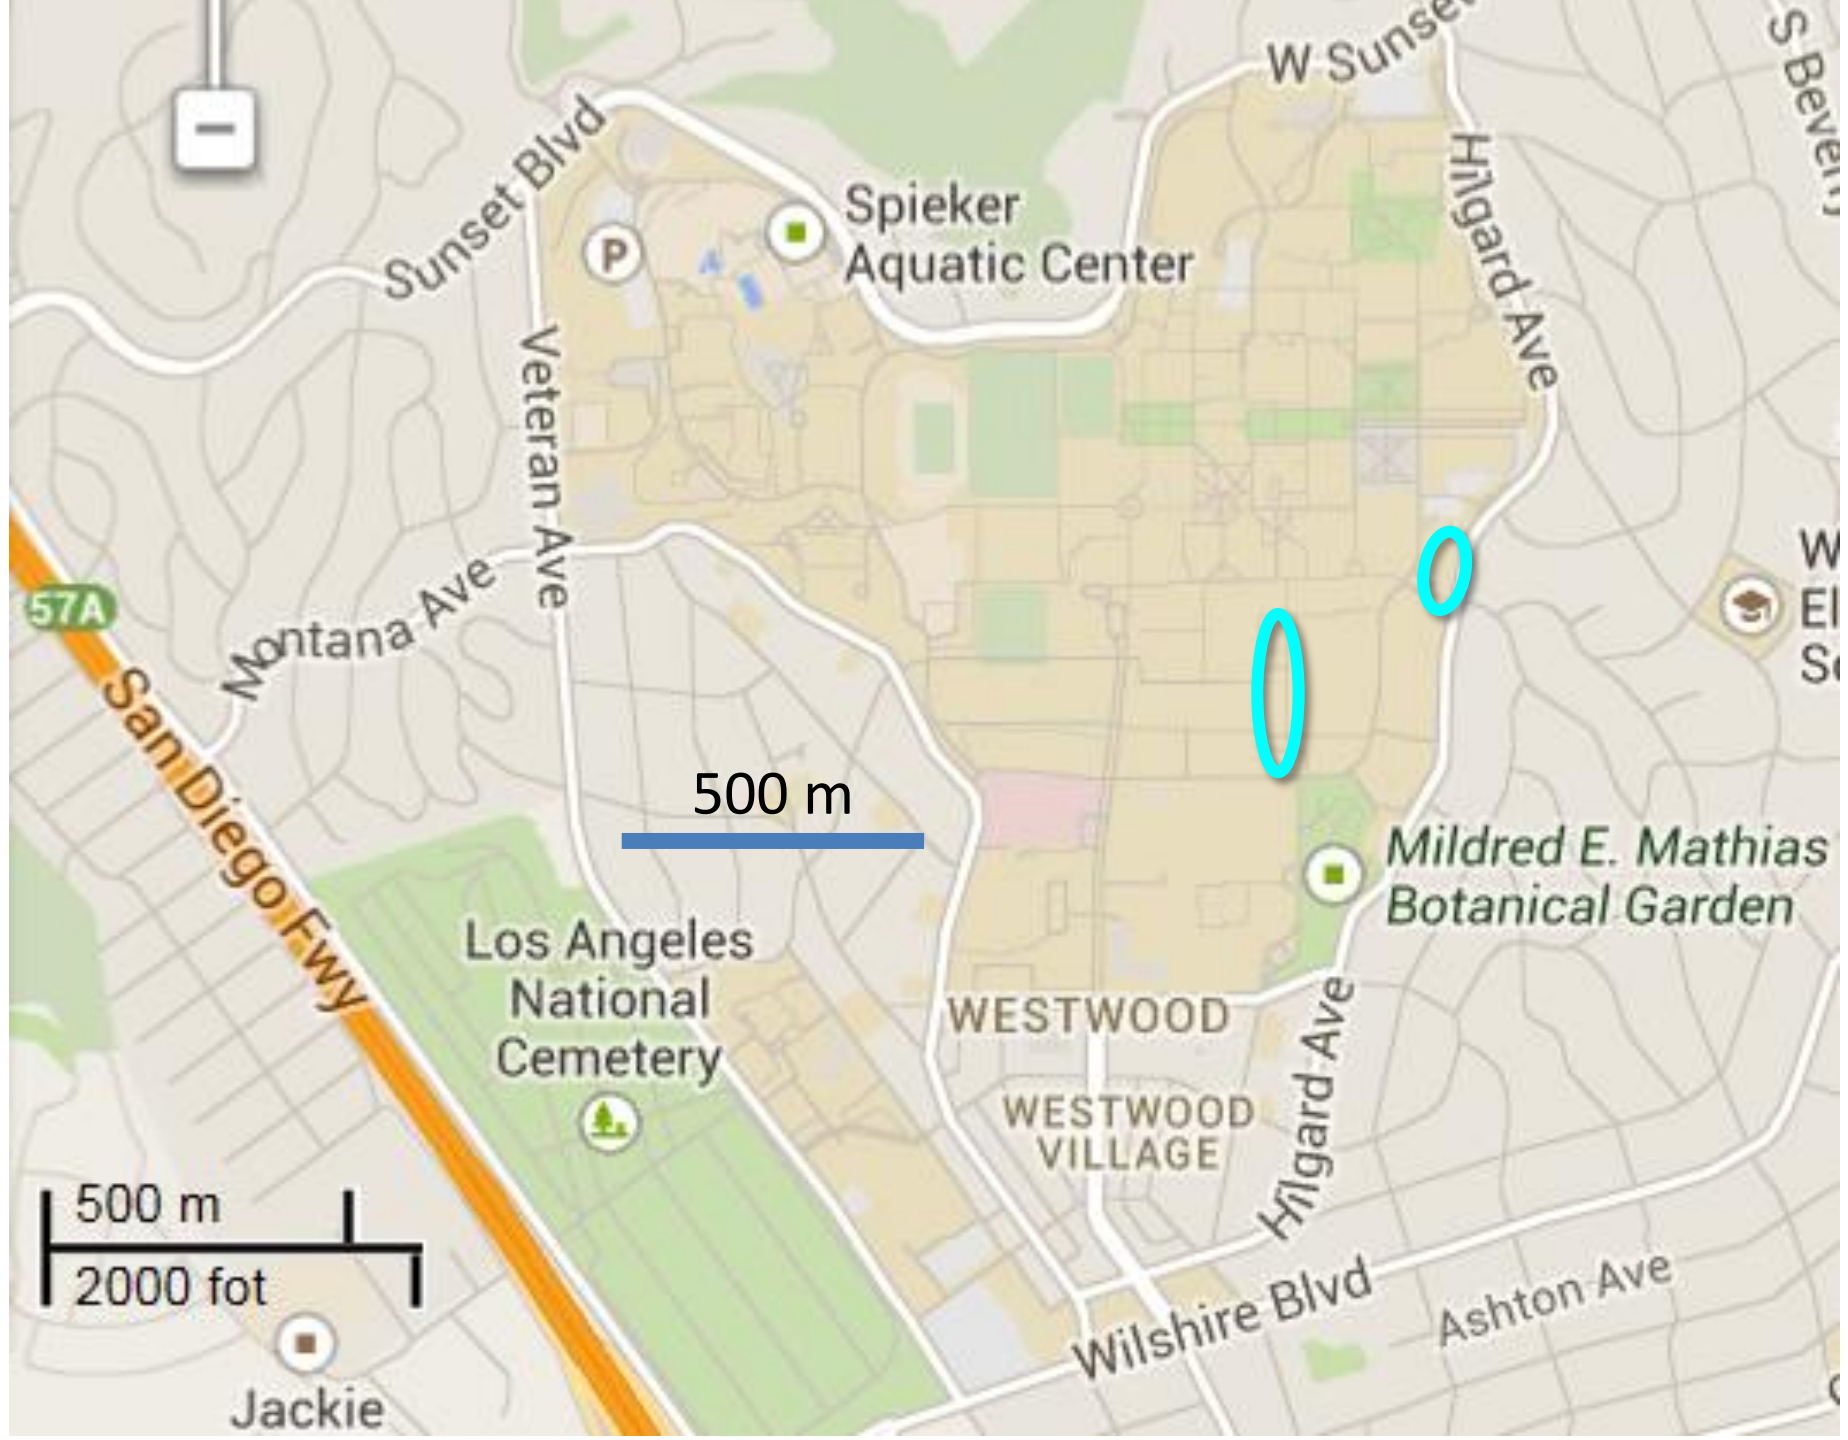

Sunset Blvd

Spieker Aquatic Center

W Sunset

Hilgard Ave

Veteran Ave

Montana Ave

500 m

57A San Diego Fwy

Los Angeles National Cemetery

Mildred E. Mathias Botanical Garden

WESTWOOD

WESTWOOD VILLAGE

Hilgard Ave

Wilshire Blvd

Ashton Ave

500 m
2000 fot

Jackie

Sunset Blvd

Spieler Aquatic Center

W Sunset

Hilgard Ave

P

Veteran Ave

Montana Ave

Wilshire Blvd

Ashton Ave

500 m
2000 fot

Jackie

Mostly three characteristics or more

UCLA 3 char

Only central campus with workplaces, not stadiums and periphery student homes