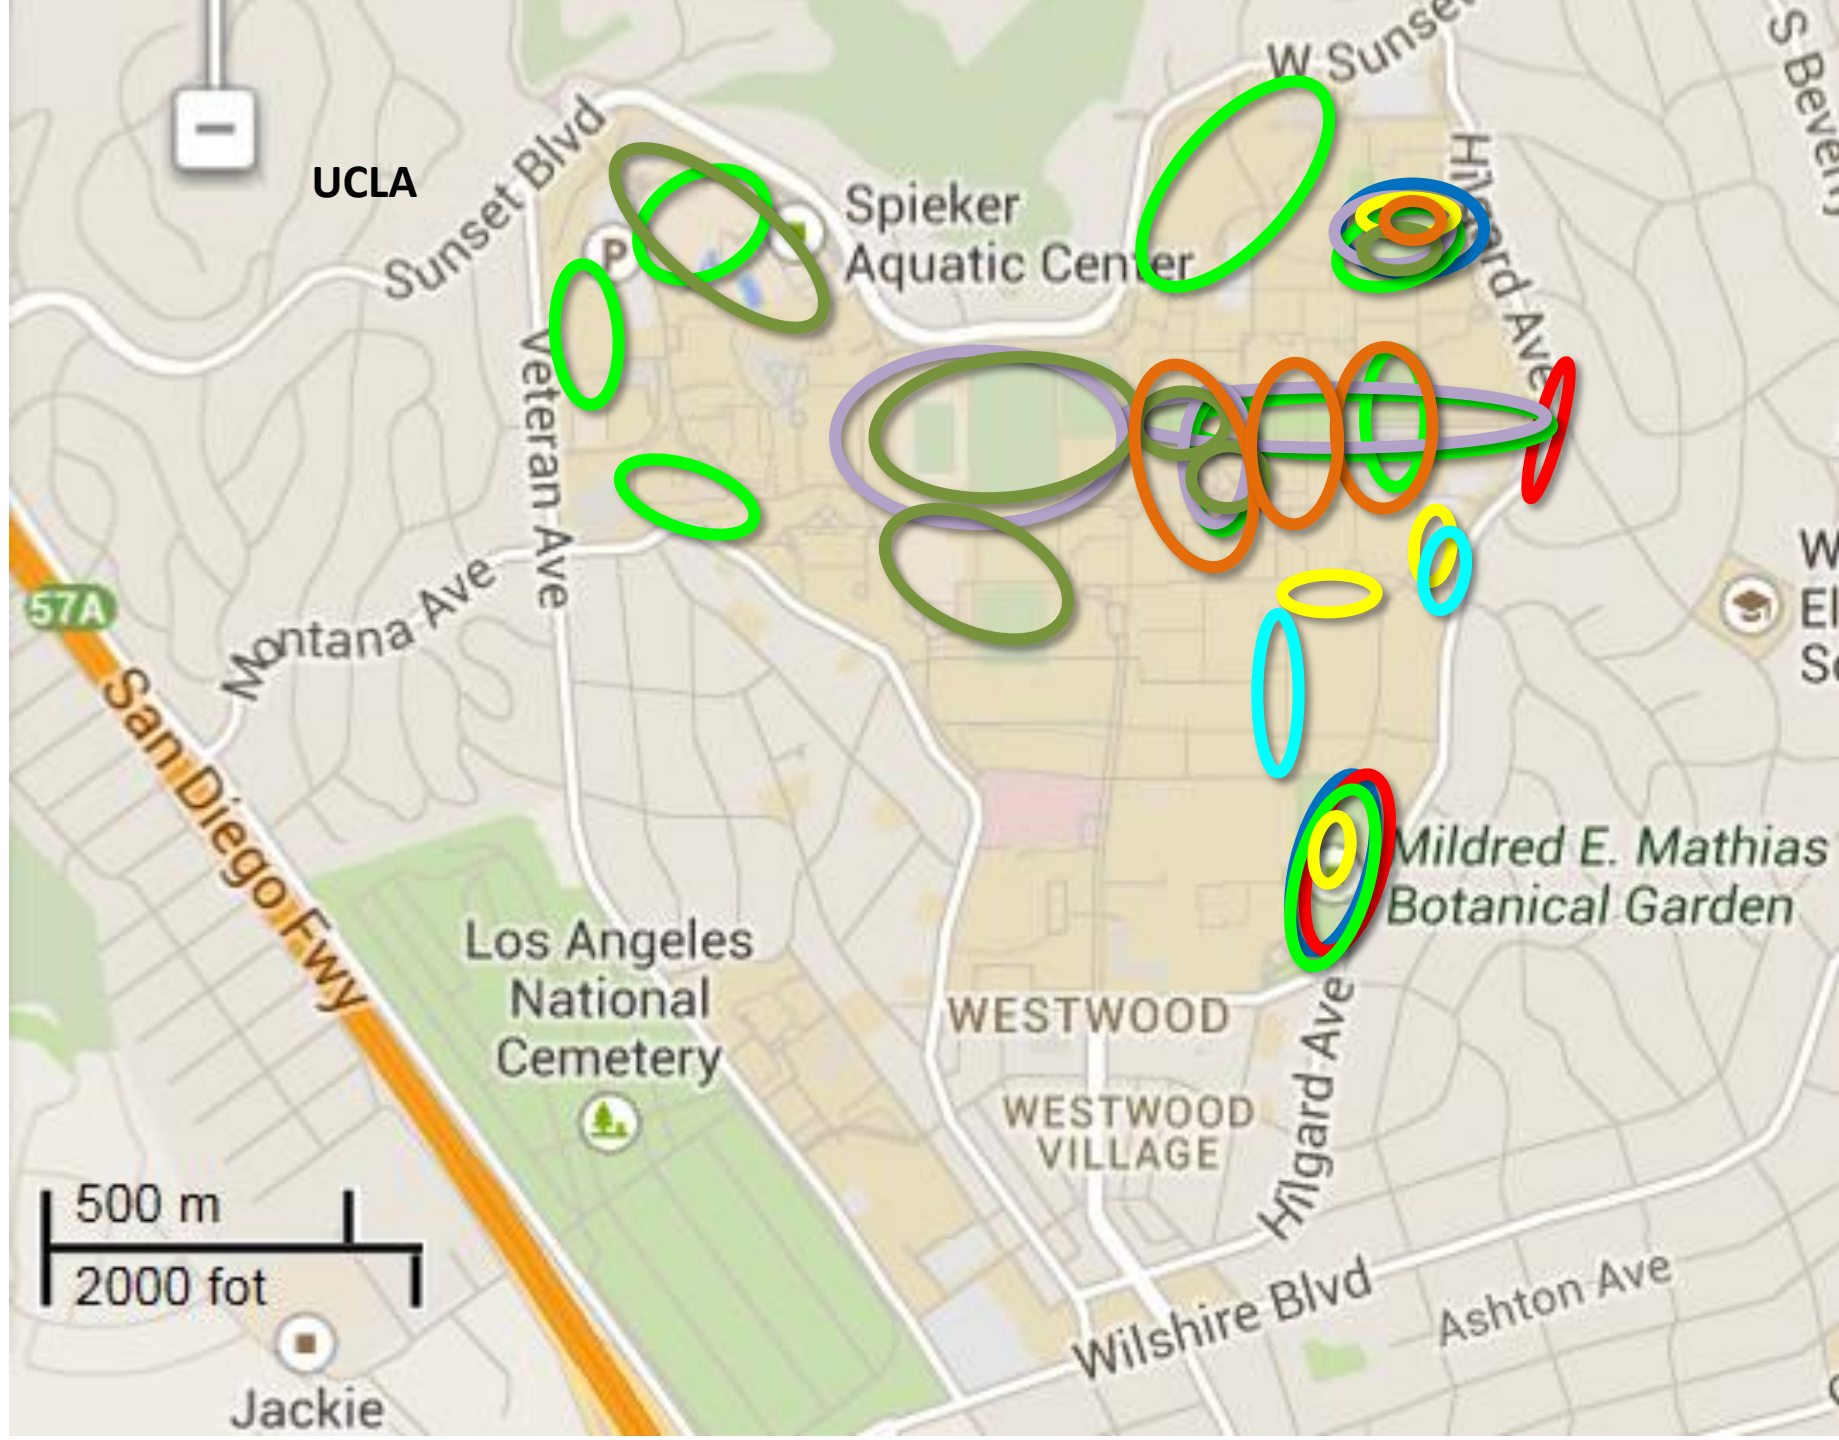

Los Angeles National Cemetery

Mildred E. Mathias Botanical Garden

WESTWOOD

WESTWOOD VILLAGE

Hilgard Ave

Wilshire Blvd

Ashton Ave

500 m
2000 fot

Jackie

Sunset Blvd

Spieler Aquatic Center

W Sunset

Hilgard Ave

P

Veteran Ave

Montana Ave

500 m

57A

San Diego Fwy

Los Angeles National Cemetery

WESTWOOD

WESTWOOD VILLAGE

Mildred E. Mathias Botanical Garden

Hilgard Ave

Wilshire Blvd

Ashton Ave

500 m
2000 fot

Jackie

Mostly three characteristics or more

UCLA 3 char

Only central campus with workplaces, not stadiums and periphery student homes