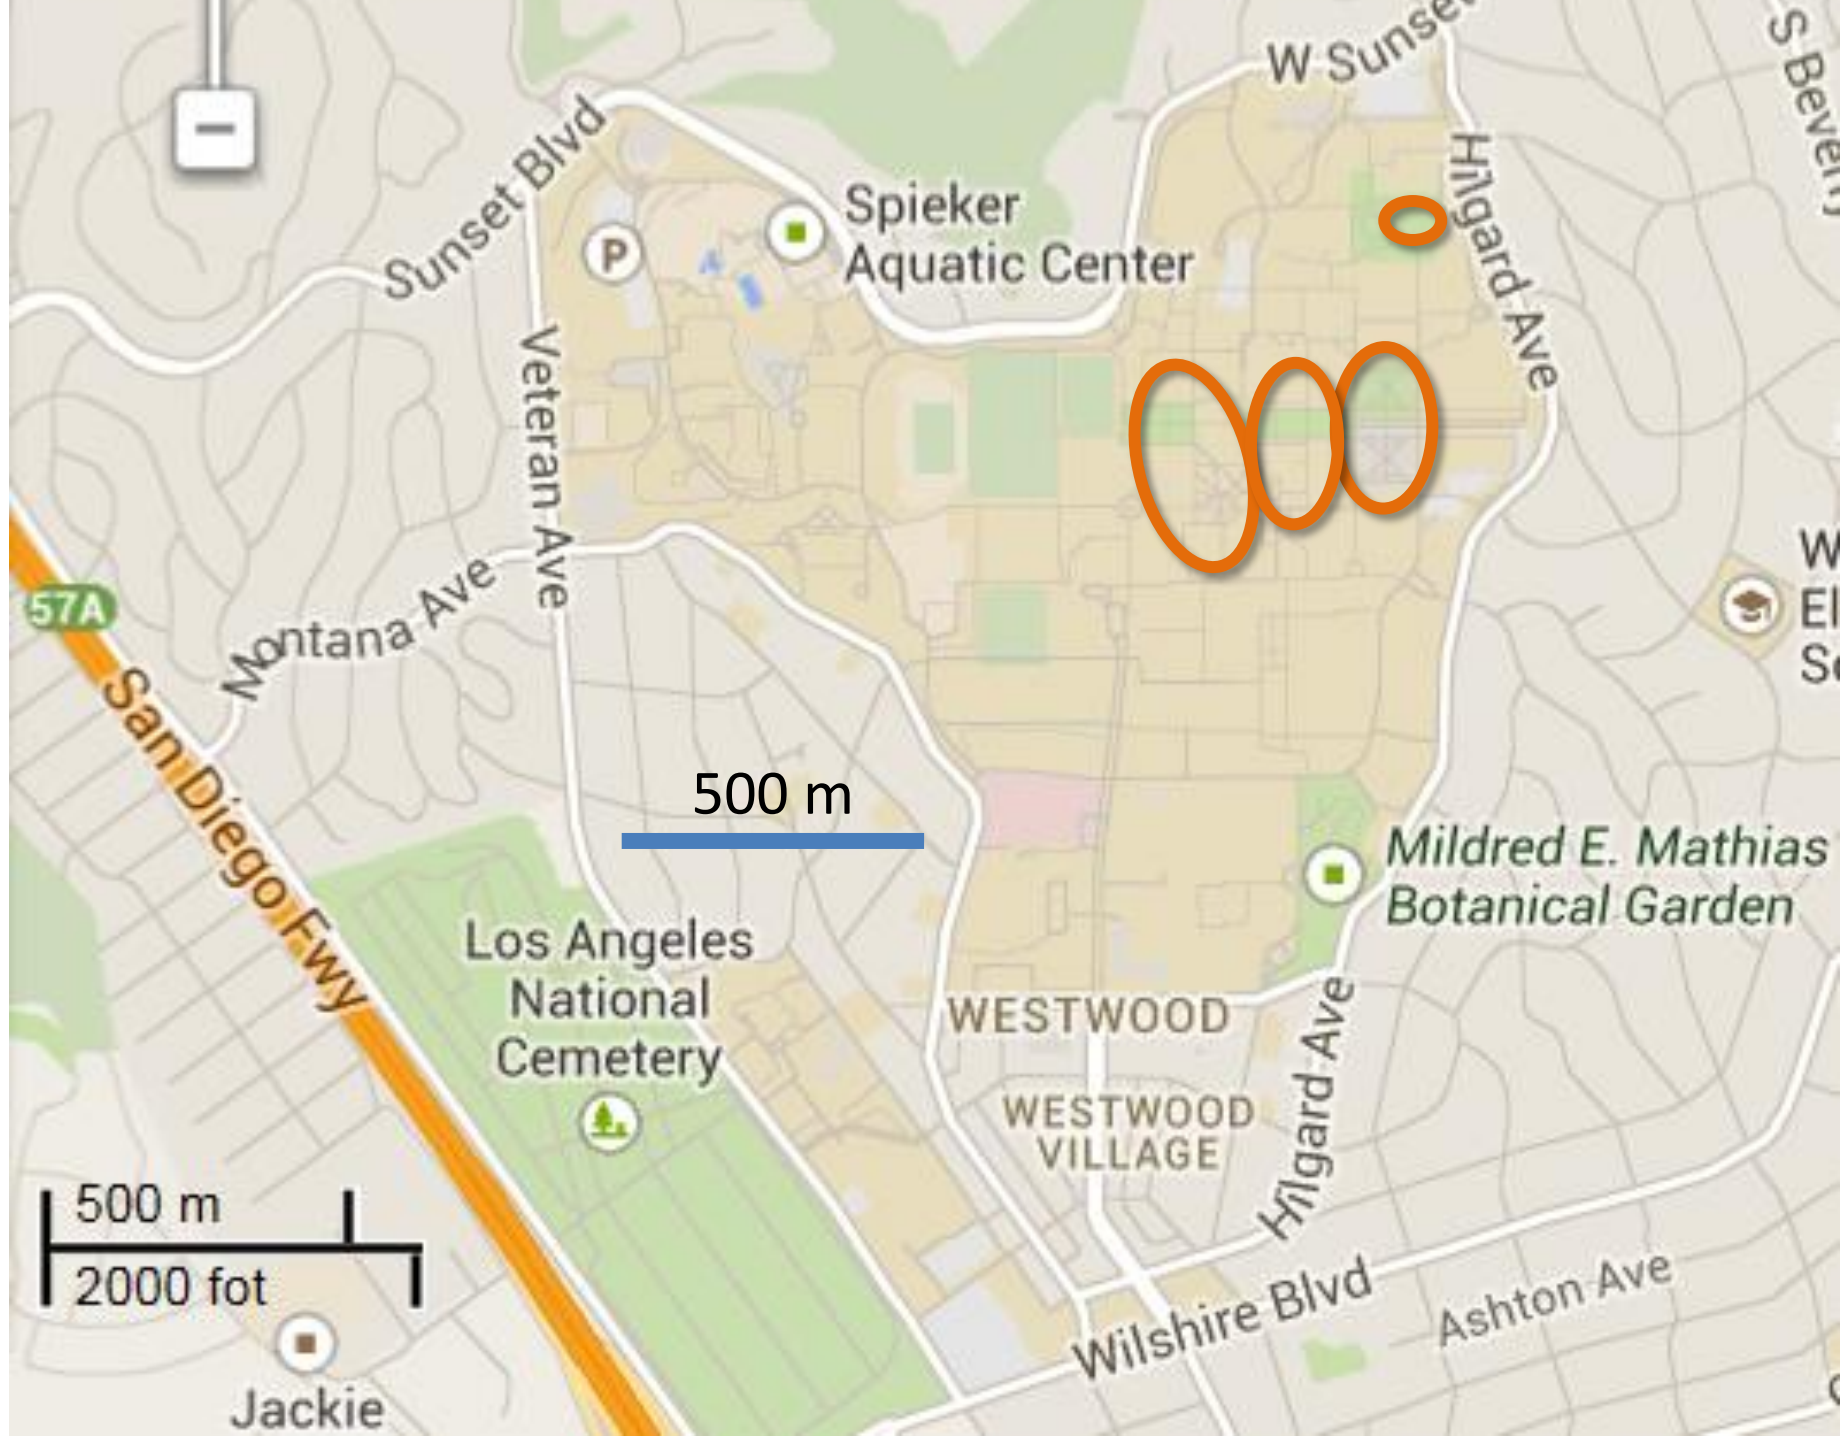

Sunset Blvd

Spieker Aquatic Center

W Sunset

Hilgard Ave

Veteran Ave

Montana Ave

500 m

57A San Diego Fwy

Los Angeles National Cemetery

Mildred E. Mathias Botanical Garden

WESTWOOD

WESTWOOD VILLAGE

Hilgard Ave

Wilshire Blvd

Ashton Ave

500 m
2000 fot

Jackie

Sunset Blvd

Spieler Aquatic Center

W Sunset

Hilgard Ave

P

Veteran Ave

Montana Ave

Wilshire Blvd

Ashton Ave

500 m
2000 fot

Jackie

Mostly three characteristics or more

UCLA 3 char

Only central campus with workplaces, not stadiums and periphery student homes